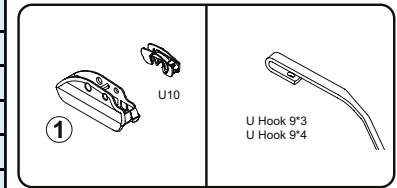

Adapters numbered for easy allocation