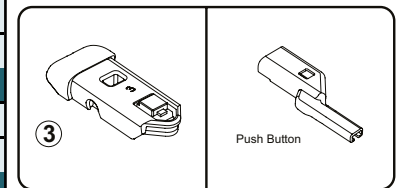

Adapters numbered for easy allocation