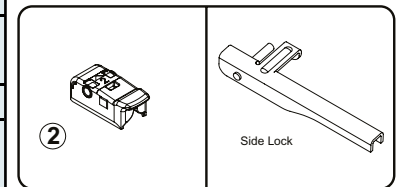

Adapters numbered for easy allocation