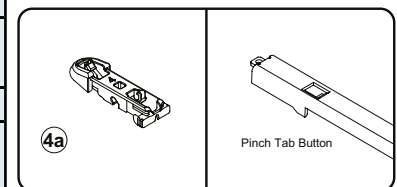

Adapters numbered for easy allocation