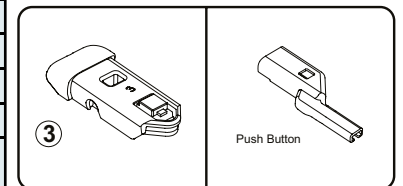

Adapters numbered for easy allocation