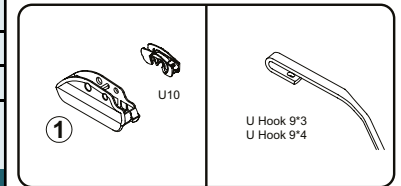

Adapters numbered for easy allocation