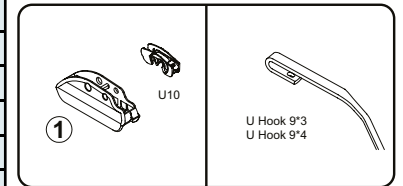

Adapters numbered for easy allocation