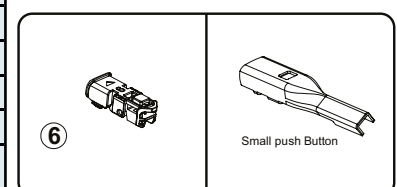

Adapters numbered for easy allocation