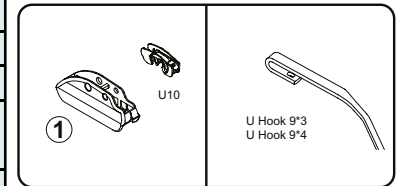

Adapters numbered for easy allocation